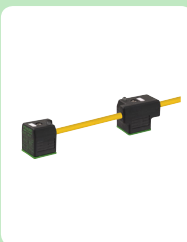

| MOBILE HYDRAULIC CONNECTORS

Simple to use, easy to install, reliable products for harsh environments

| DEUTSCH®

- 48mm long connector
- Optional LED
- IP68 Rating
- Pre-molded Connector - No Assembly Required
- Choice of Cable Color - Yellow or Black
- 2, 3, 4 or 6-pin
- 4-pin Y-splitter

| SUPER SEAL

- Compatible with AMP SuperSeal 1.5
- Current Rating: 7-8A - .75mm²
- IP67 rated
- Temperature Range: -40 to 80°C
- Shock and Vibration Resistant
- PUR jacket
- Silicone Sealing
- Conduit Retainer
- 2, 3, 4-pin
- Male or Female

| M12 XTREME

- Profile gasket for radial and axial seal
- Integrated hex thread for precise connections with exact torque
- Stainless steel screw and nut
- Black, UV resistant PUR cable (suitable for C-tracks and resistant to torsion)
- Double snap fixing
- Durable PUR casing
- IP65/68/66K

MURRELEKTRONIK Related Products

IDC

Double Valve Plug

Field Wireable

xtreme Valve Plug

| DEUTSCH®

| PLUG

Poles	Jacket Color	Cable Type	Length	Art. Number
2	Black	PUR	1.5m	7072-72011-7540150
			3m	7072-72011-7540300
			5m	7072-72011-7540500
			10m	7072-72011-7541000
3			1.5m	7072-72081-5640150
			3m	7072-72081-5640300
			5m	7072-72081-5640500
			10m	7072-72081-5641000
4			1.5m	7072-72161-5690150
			3m	7072-72161-5690300
			5m	7072-72161-5690500
			10m	7072-72161-5691000
6			1.5m	7072-72221-5720150
			3m	7072-72221-5720300
			5m	7072-72221-5720500
			10m	7072-72221-5721000